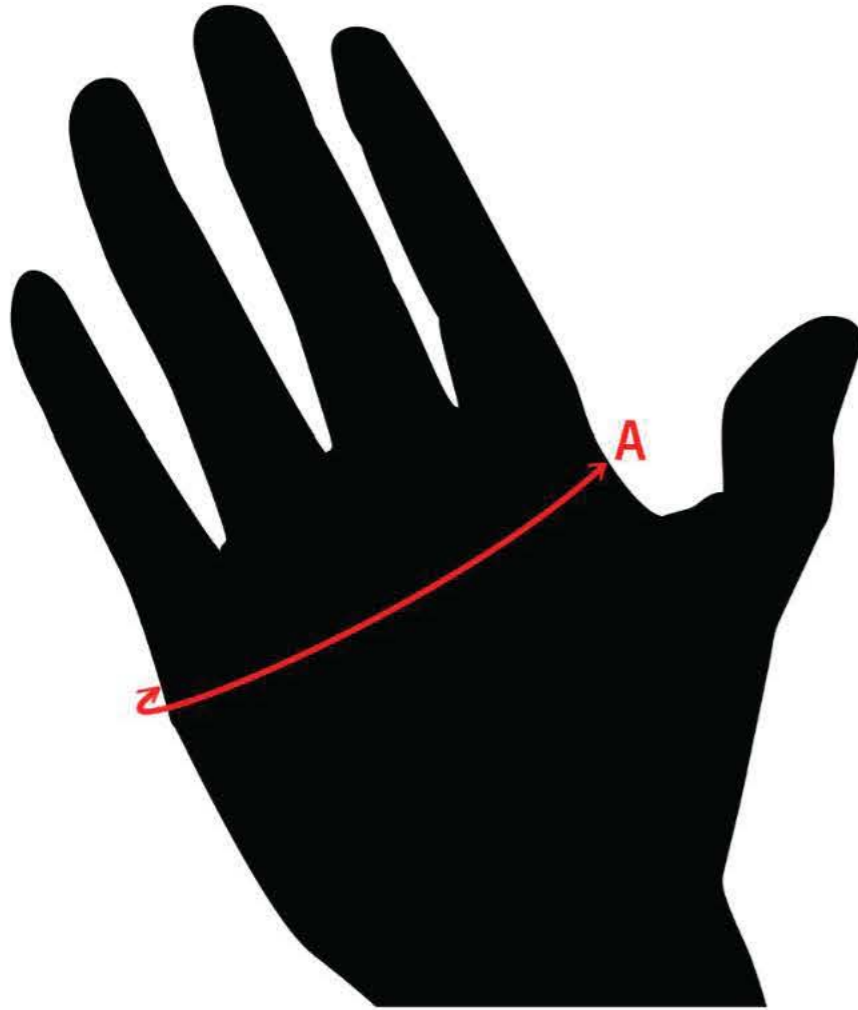

## Men's Gloves Size Chart

Size	A. Hand Circumference (inches)
S	7.5 - 8
M	8 - 8.5
L	8.5 - 9.25
XL	9.25 - 10
2XL	10 - 10.75
3XL	10.75 - 11.5

## How to Measure for Fitment

### A. Hand Circumference

Measure circumference around your palm at the widest part.

Sizing information is provided by the manufacturer and does not guarantee a perfect fit.  
Please use this chart as a guide only.